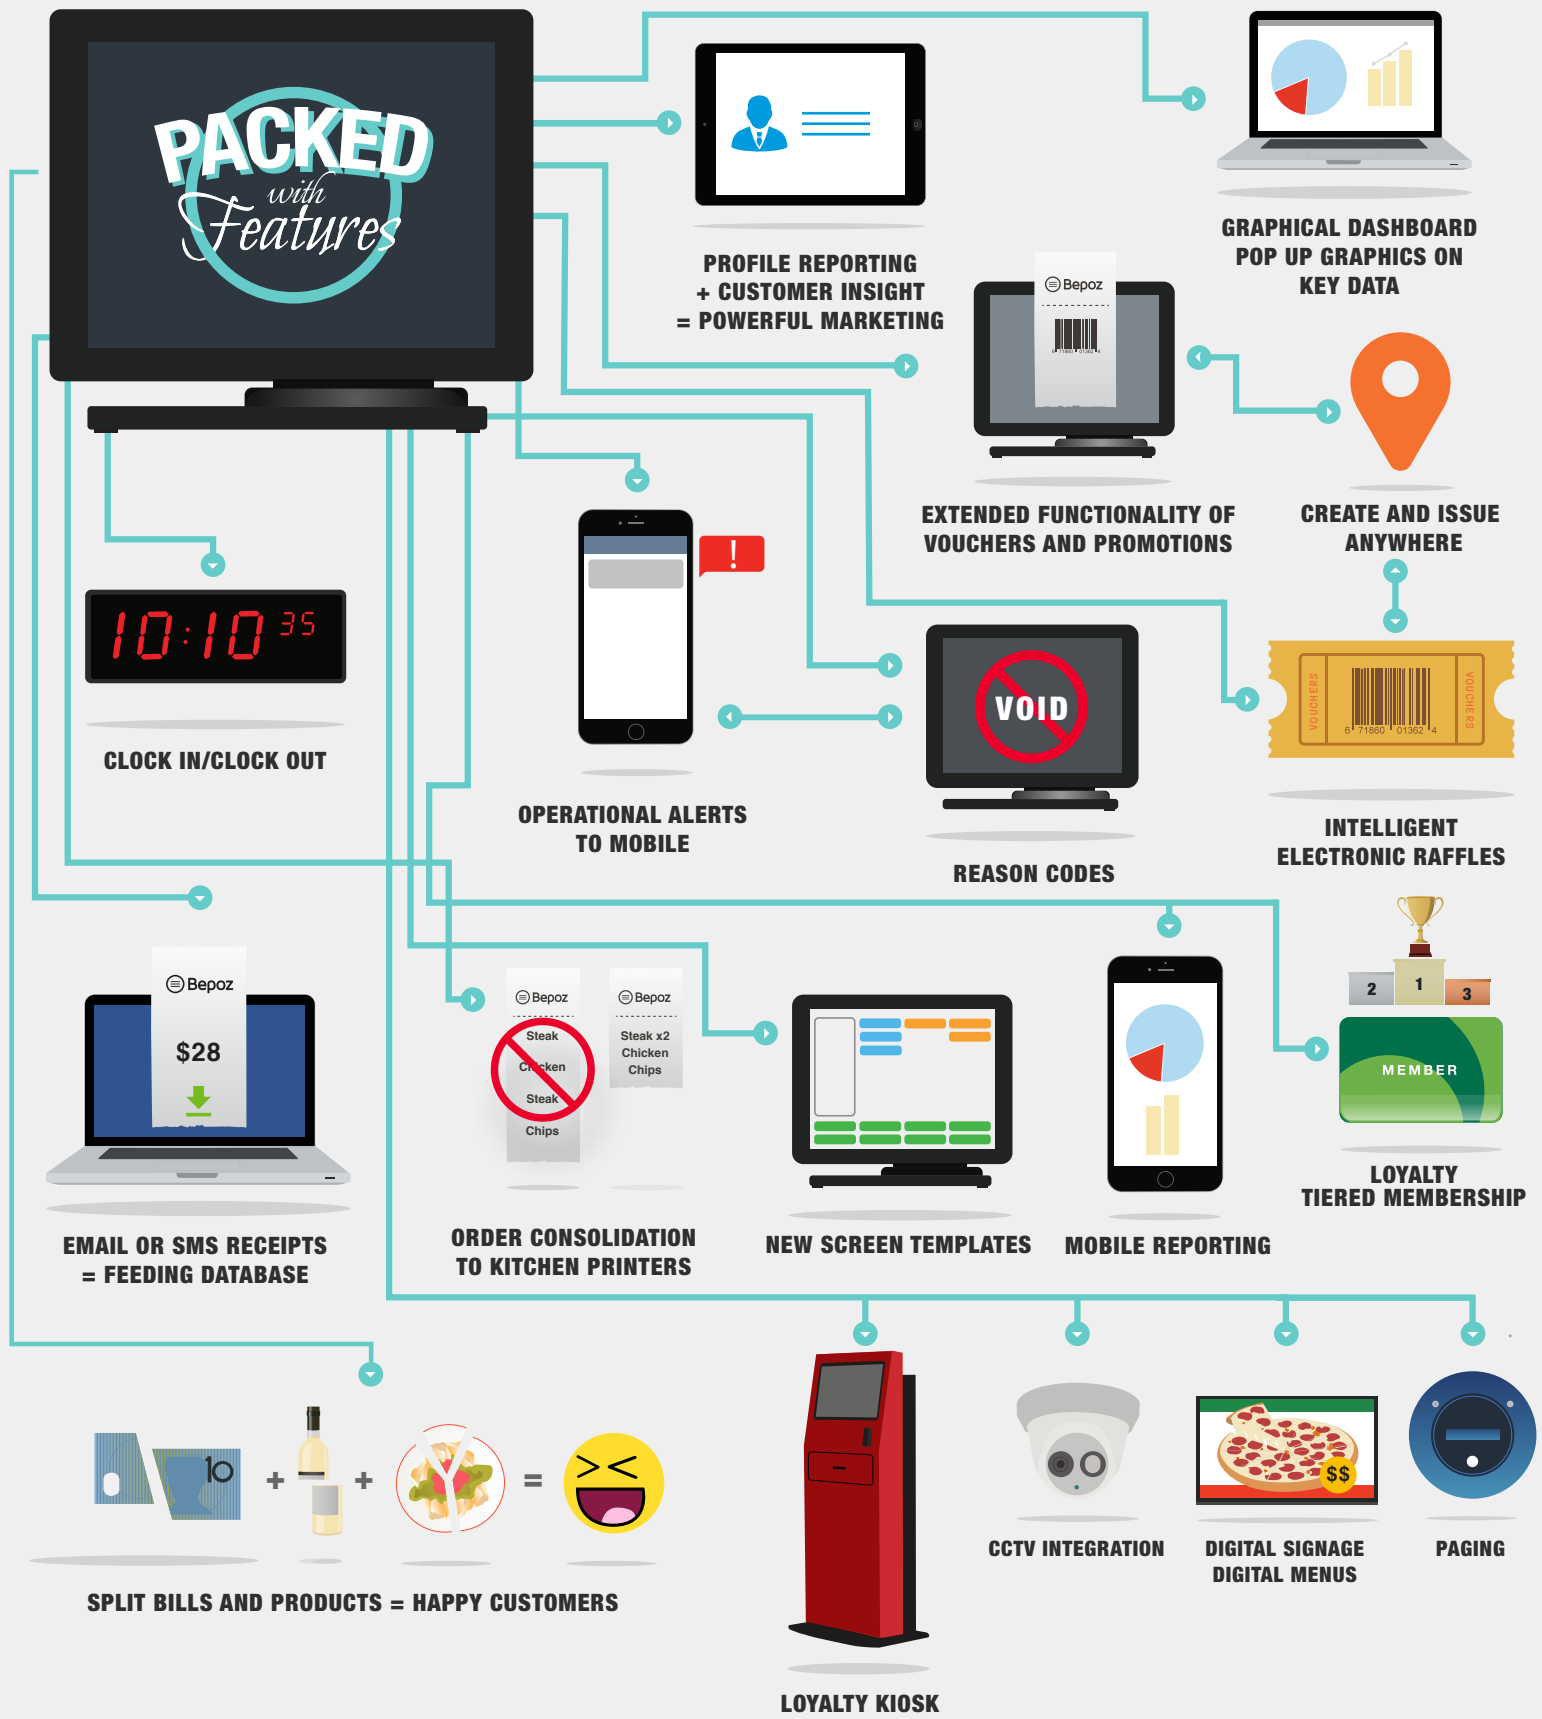

UPGRADE *And* UPDATE

Bring in the features that will change your business.

1300 023 769 • sales@bepoz.com.au • www.bepoz.com.au

And it can *integrate* with