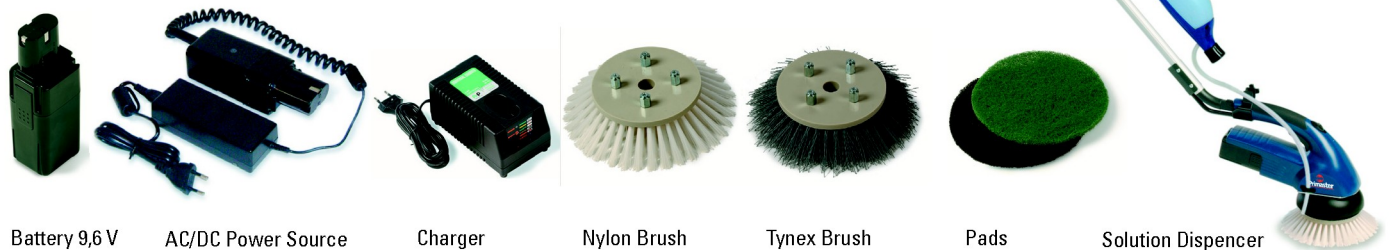

Accessories:

Battery 9,6 V

AC/DC Power Source

Charger

Nylon Brush

Tynex Brush

Pads

Solution Dispencer

Technical details:

Lenght: 110-137 cm • Weight: incl. Battery 3 kg • Standard Brush: 18 cm • Standard pad: 15 cm • Operating speed: 350 rpm