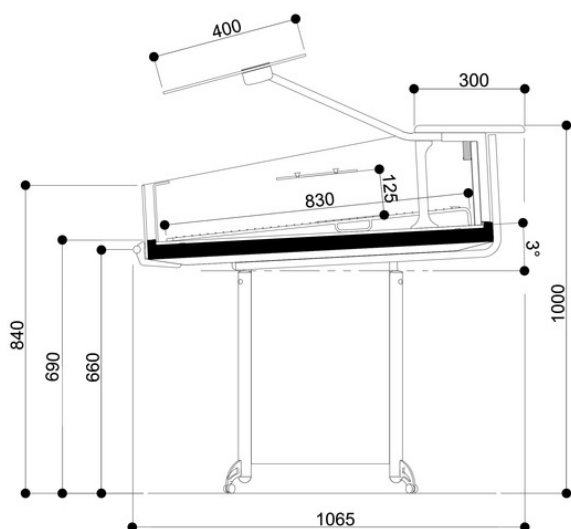

Stylix					
Stylix	LS	TRAD		LS CON PARASTARNUTI	
	R	R	TC	R	TC
	•	•	•	•	•

LS

TRAD

SNEEZE

Legend

 Meat	 Chicken	 Fish	 Pre-packed fish
 Delicatessen	 Cheese	 Dairy products	 Gastronomy
 Pastries	 Pre-packed fish	 Fruits and Vegetables	 Sandwiches
 Drinks	 Pizza	 Bread	 Frozen food and ice cream
 Off-cycle defrost	 Electric defrost	 Hot-gas defrosting system	 Manual defrost
 Ventilated	 Static	 Incorporated condensing unit	 Remote condensing unit
 Bagnomaria	 Ceramic glass	 Ice	 VSD Inverter technology
 LED lighting	 Zero C doors	 High efficiency fans	 R290 Propane refrigerant gas (R290)
 R134a - 400V/3PH/50Hz	 R404A - 400V/3PH/50Hz	 R744 - 400V/PH/50Hz	 Semi-hermetic reciprocating compressor
 Hermetic scroll compressor	 Compressor hermetic reciprocating	 External installation	 Machinery room
 Soundproof housing	 On board condenser	 Remote condenser	 DUAL Medium & Low temperature