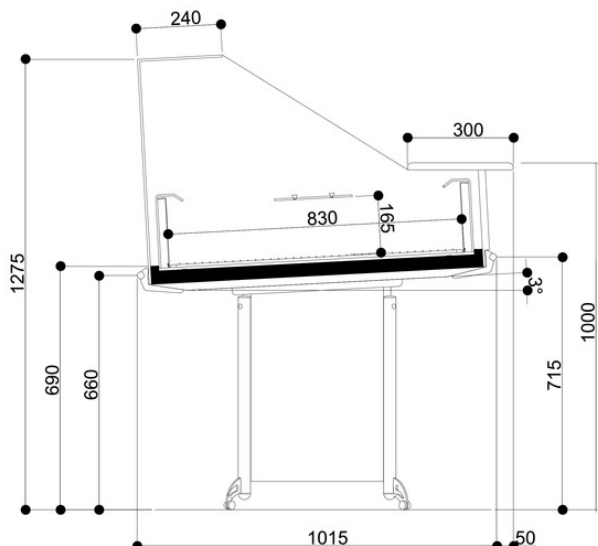

Stylix					
Stylix	LS	TRAD		LS CON PARASTARNUTI	
	R	R	TC	R	TC
	•	•	•	•	•

LS

TRAD

SNEEZE

Legend

 Meat	 Chicken	 Fish	 Pre-packed fish
 Delicatessen	 Cheese	 Dairy products	 Gastronomy
 Pastries	 Pre-packed fish	 Fruits and Vegetables	 Sandwiches
 Drinks	 Pizza	 Bread	 Frozen food and ice cream
 Off-cycle defrost	 Electric defrost	 Hot-gas defrosting system	 Manual defrost
 Ventilated	 Static	 Incorporated condensing unit	 Remote condensing unit
 Bagnomaria	 Ceramic glass	 Ice	 VSD Inverter technology
 LED lighting	 Zero C doors	 High efficiency fans	 R290 Propane refrigerant gas (R290)
 R134a - 400V/3PH/50Hz	 R404A - 400V/3PH/50Hz	 R744 - 400V/PH/50Hz	 Semi-hermetic reciprocating compressor
 Hermetic scroll compressor	 Compressor hermetic reciprocating	 External installation	 Machinery room
 Soundproof housing	 On board condenser	 Remote condenser	 DUAL Medium & Low temperature