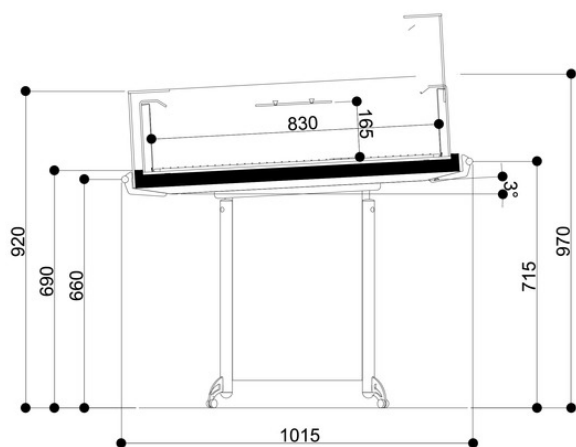

Stylix					
Stylix	LS	TRAD		LS CON PARASTARNUTI	
	R	R	TC	R	TC
	•	•	•	•	•

LS

TRAD

SNEEZE

Legend

 Meat	 Chicken	 Fish	 Pre-packed fish
 Delicatessen	 Cheese	 Dairy products	 Gastronomy
 Pastries	 Pre-packed fish	 Fruits and Vegetables	 Sandwiches
 Drinks	 Pizza	 Bread	 Frozen food and ice cream
 Off-cycle defrost	 Electric defrost	 Hot-gas defrosting system	 Manual defrost
 Ventilated	 Static	 Incorporated condensing unit	 Remote condensing unit
 Bagnomaria	 Ceramic glass	 Ice	 VSD Inverter technology
 LED lighting	 Zero C doors	 High efficiency fans	 R290 Propane refrigerant gas (R290)
 R134a - 400V/3PH/50Hz	 R404A - 400V/3PH/50Hz	 R744 - 400V/PH/50Hz	 Semi-hermetic reciprocating compressor
 Hermetic scroll compressor	 Compressor hermetic reciprocating	 External installation	 Machinery room
 Soundproof housing	 On board condenser	 Remote condenser	 DUAL Medium & Low temperature